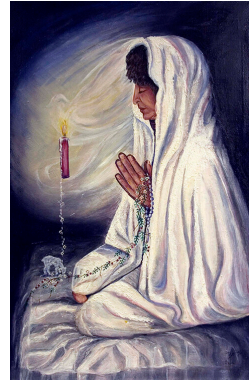

PAT DICE

Botanica, 2001

20 x 26 x 2 inch (h x w x d)
ink, Lithograph on paper

PAT DICE

Clearing

16 x 20 x 2 inch (h x w x d)
oil on Canvas

PAT DICE

Birth

24 x 18 x 2 inch (h x w x d)
oil on Canvas

PAT DICE

Brujo's

28 x 22 x 2 inch (h x w x d)
oil on Canvas

PAT DICE

Griffen

22 x 28 x 2 inch (h x w x d)
oil on Canvas

PAT DICE

Santa

28 x 22 x 2 inch (h x w x d)
oil on Canvas

PAT DICE

Removing Dead Spirits, 2006

18 x 24 x 2 inch (h x w x d)
oil on Canvas

PAT DICE

Limpia, 2000

20 x 28 x 2 inch (h x w x d)
oil on Canvas