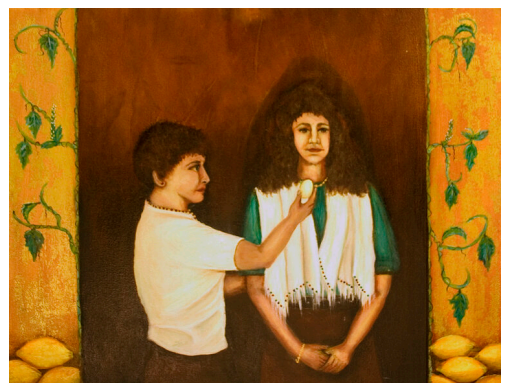

ARTIST STATEMENT

I am returning to my art now at seventy-five (75) years old, I have more to say than just pretty pictures of my youth. My art reflects growing up Mestiza, my inner feelings, visions of what was, what is, and what will be. Anger of destruction of the natural world and its life forms. Evils done by others, cultural and women's pains, death, fear, love, yet wonders of the spiritual and herbal healing, and mysticism, separating what is thought of as a real world and my inner thoughts.

Santa

28 x 22 x 2 inch (h x w x d)
oil on Canvas

PAT DICE

Removing Dead Spirits, 2006

18 x 24 x 2 inch (h x w x d)
oil on Canvas

PAT DICE

Limpia, 2000

20 x 28 x 2 inch (h x w x d)
oil on Canvas

PAT DICE

Herbalist In Her Garden

24 x 18 x 2 inch (h x w x d)
oil on Canvas