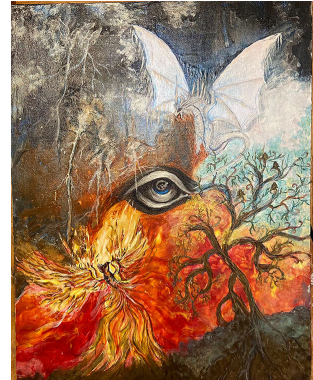

ARTIST STATEMENT

I am returning to my art now at seventy-five (75) years old, I have more to say than just pretty pictures of my youth. My art reflects growing up Mestiza, my inner feelings, visions of what was, what is, and what will be. Anger of destruction of the natural world and its life forms. Evils done by others, cultural and women's pains, death, fear, love, yet wonders of the spiritual and herbal healing, and mysticism, separating what is thought of as a real world and my inner thoughts.

18 x 24 x 2 inch (h x w x d)

PAT DICE

Soul Saver, 1998

22 x 16 x 2 inch (h x w x d)
Ink lithograph with enhanced silver leaf on paper

PAT DICE

Dark Forest, 1999

28 x 22 x 2 inch (h x w x d)
Ink lithograph on paper

PAT DICE

Botanica, 2001

20 x 26 x 2 inch (h x w x d)
ink, Lithograph on paper

PAT DICE

Clearing

16 x 20 x 2 inch (h x w x d)
oil on Canvas

PAT DICE

Birth

24 x 18 x 2 inch (h x w x d)
oil on Canvas

PAT DICE

Brujo's

28 x 22 x 2 inch (h x w x d)
oil on Canvas

PAT DICE

Griffen

22 x 28 x 2 inch (h x w x d)
oil on Canvas

PAT DICE