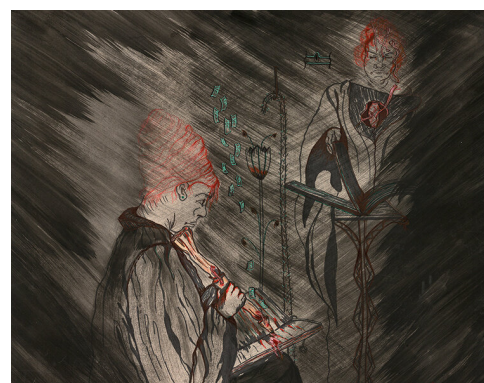

PAT DICE

Apprentice Of The Dark, 2006

19 x 20 x 2 inch (h x w x d)

ink, marker, pencil on paper