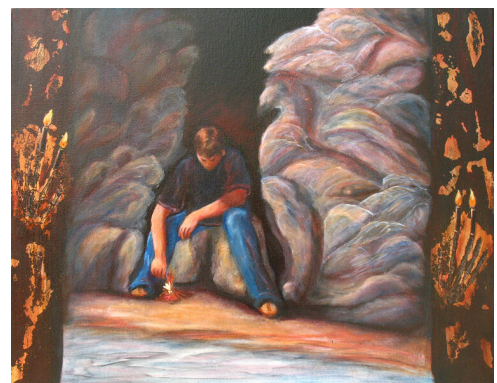

ARTIST STATEMENT

I am returning to my art now at seventy-five (75) years old, I have more to say than just pretty pictures of my youth. My art reflects growing up Mestiza, my inner feelings, visions of what was, what is, and what will be. Anger of destruction of the natural world and its life forms. Evils done by others, cultural and women's pains, death, fear, love, yet wonders of the spiritual and herbal healing, and mysticism, separating what is thought of as a real world and my inner thoughts.

24 x 18 x 2 inch (h x w x d)
oil on Canvas

PAT DICE

Brujo's

28 x 22 x 2 inch (h x w x d)
oil on Canvas

PAT DICE

Griffen

22 x 28 x 2 inch (h x w x d)
oil on Canvas

PAT DICE